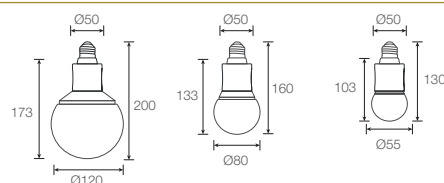

35 NEST E27

6.9W INTEGRATED DIMMABLE LED MODULE FOR E27 SOCKET

AVAILABLE OPTIONS

LED MODULE

SINGLE CCT

DRIVER DIMMING

TECHNOLOGY AND FEATURES

DIMENSIONS (MM)

SPECIFICATIONS

Family Type	35 NEST Series	Ingress Protection	IP40
Typical Operating Voltage	34V	Weight	100g
Typical Operating Current	160mA	Dimming	Integrated - phase (leading & trailing edge), 0-10V, DALI
System / Input Power	6.9W	Mains Connection	E27 socket
Colour	Black	Mains Voltage	220-240V, 50Hz
Materials	Aluminium, plastic	Power Factor	>0.9
Compatibility	Compatible with E27 socket	Fire Safety	Glow wire test 850°C, UL94V-0, VW-1
Lifetime	50,000 hours (80% lumen maintenance at Ta = 25°C), B10	Flammability Mark	F
Beam Angles	180°	Safety Class	Class 2
Colour Temperatures	2700K, 3000K, 3500K, 4000K, 5000K	Standards	IEC 62031, IEC 61347-2-13
CRI	High Efficiency ProART (CRI-95), ProART98 (CRI-98)	Regulatory Markings	CE, CB, CCC, RCM, BIS, TIS, SIRIM-ST, RoHS
SDCM	2 step MacAdam ellipse binning		

35 NEST E27 SINGLE CCT

Height (m)	Emax (lx)	ELR LED Module			Luminous Flux (lm)		
		Type	LED Power	System Power	CRI		
1	E(0°)	35 NEST E27	5.5W	6.9W	3000K		
	Cone Ø (m)				286.47	180°	
2	E(0°)				24	High Efficiency ProART CRI-95	605
	Cone Ø (m)				572.95		
3	E(0°)				11	ProART98 CRI-98	405
	Cone Ø (m)	859.42					
4	E(0°)	6					
	Cone Ø (m)	1145.90					
5	E(0°)	4					
	Cone Ø (m)	1432.37					